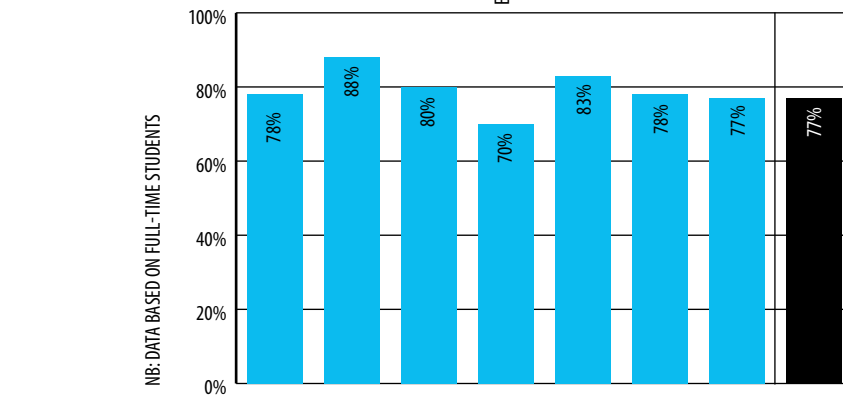

MORE INFORMATION?

To give you an idea of the content of the study, we include some results from 2021 on the next page. Results are based on information of those graduated in 2019/2020 and shown for both arts graduates as well as all other HBO graduates. Do you have any questions regarding this letter or the Fine Art Monitor? Do not hesitate to contact the researchers at b.belfi@maastrichtuniversity.nl

We hope we may count on you next year!

Sincerely,

Barbara Belfi
Project leader Fine Art Monitor / HBO-Monitor

FACTS & FIGURES FULLTIME ARTS PROGRAMMES

SEARCH DURATION FIRST JOB

78% of all arts graduates find a job within three months; 64% are employed immediately after graduating