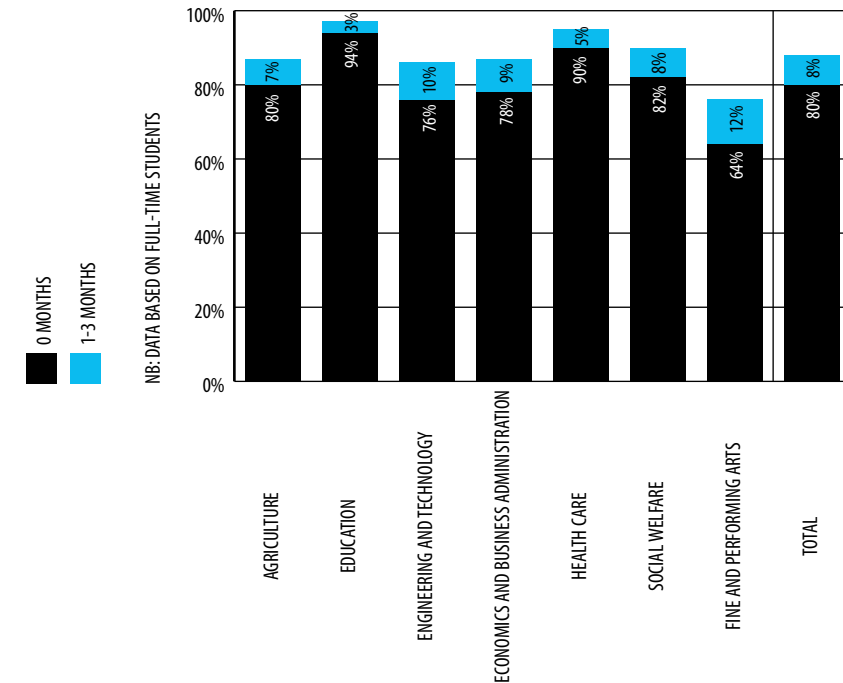

MORE INFORMATION?

To give you an idea of the content of the study, we include some results from 2021 on the next page. Results are based on information of those graduated in 2019/2020 and shown for both arts graduates as well as all other HBO graduates. Do you have any questions regarding this letter or the Fine Art Monitor? Do not hesitate to contact the researchers at b.belfi@maastrichtuniversity.nl

We hope we may count on you next year!

Sincerely,

Barbara Belfi
Project leader Fine Art Monitor / HBO-Monitor

FACTS & FIGURES FULLTIME ARTS PROGRAMMES

SEARCH DURATION FIRST JOB

78% of all arts graduates find a job within three months; 64% are employed immediately after graduating

STICKING TO STUDY PROGRAMME

77% of all arts graduates would choose the same study program if they had to make the decision again