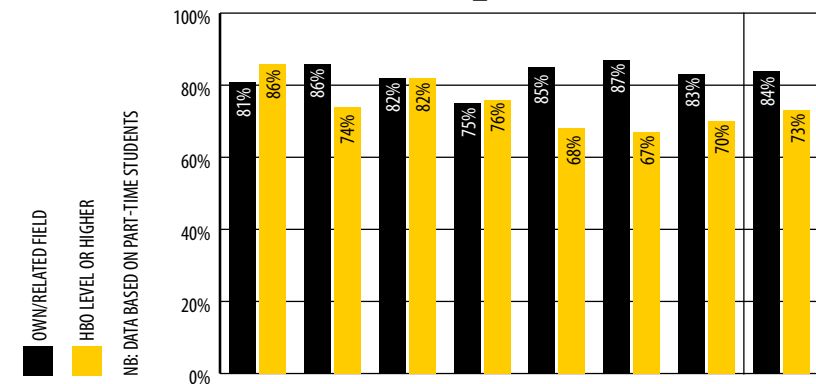

We hope we may count on you next year!

Sincerely,

Barbara Belfi
Project leader HBO-Monitor

FACTS & FIGURES

CAREER OPPORTUNITIES

71% of all graduates subsequently decide that the programme offers a good basis for further growth in the labour market

JOB FIELDS AND LEVELS

84% of all employed graduates have a job that matches their own or related educational field; 73% have a job that requires HBO as a minimum level

Source: HBO-Monitor 2020