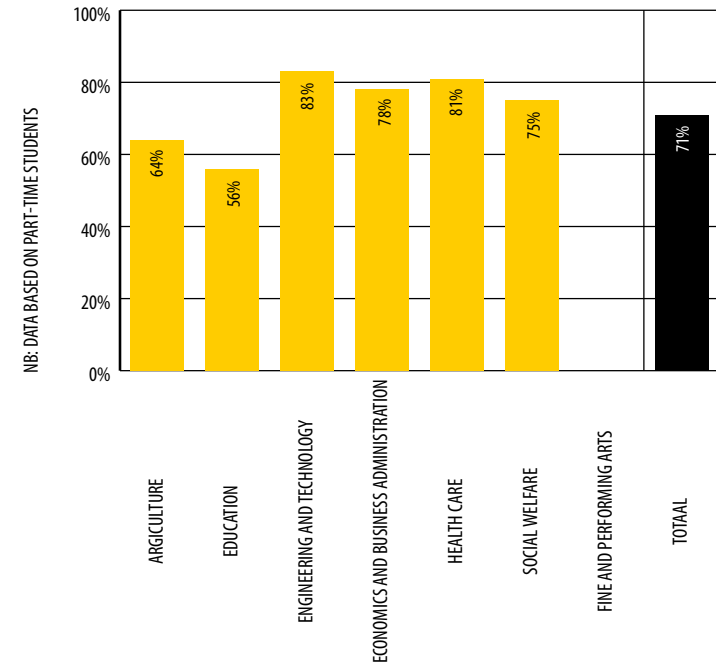

We hope we may count on you next year!

Sincerely,

Barbara Belfi
Project leader HBO-Monitor

FACTS & FIGURES

CAREER OPPORTUNITIES

71% of all graduates subsequently decide that the programme offers a good basis for further growth in the labour market

JOB FIELDS AND LEVELS

84% of all employed graduates have a job that matches their own or related educational field; 73% have a job that requires HBO as a minimum level

Source: HBO-Monitor 2020