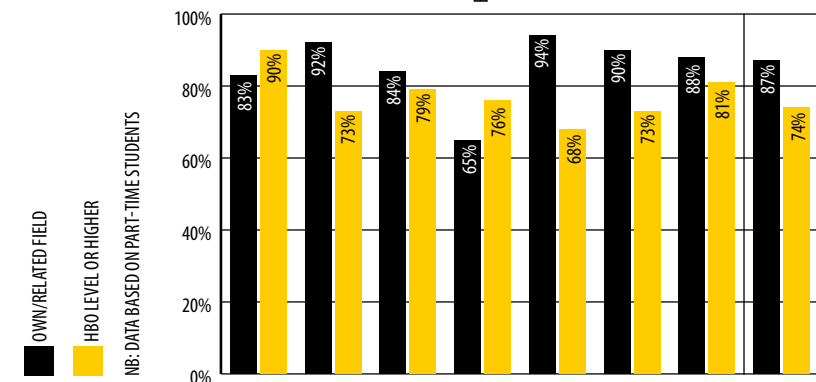

We hope we may count on you next year!

Sincerely,

Barbara Belfi
Project leader HBO-Monitor

FACTS & FIGURES

CAREER OPPORTUNITIES

68% of all graduates subsequently decide that the programme offers a good basis for further growth in the labour market

JOB FIELDS AND LEVELS

87% of all employed graduates have a job that matches their own or related educational field; 74% have a job that requires HBO as a minimum level