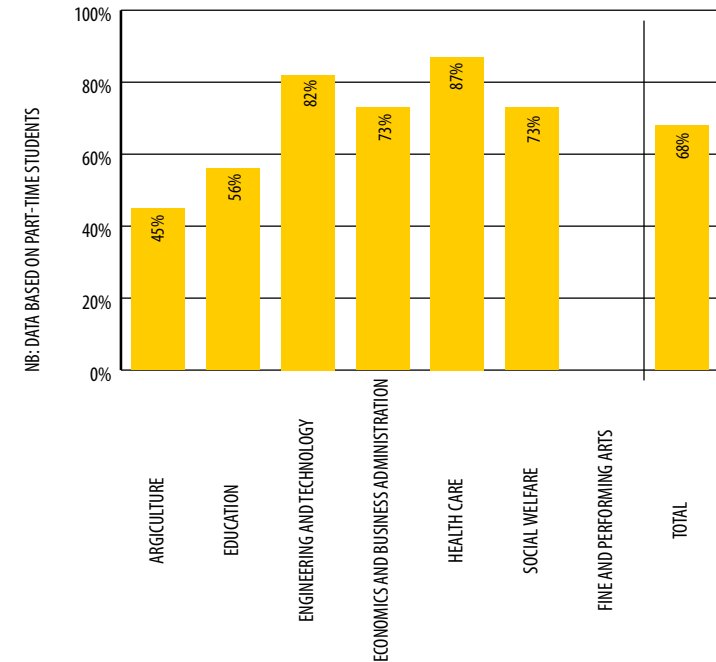

We hope we may count on you next year!

Sincerely,

Barbara Belfi
Project leader HBO-Monitor

FACTS & FIGURES

CAREER OPPORTUNITIES

68% of all graduates subsequently decide that the programme offers a good basis for further growth in the labour market

JOB FIELDS AND LEVELS

87% of all employed graduates have a job that matches their own or related educational field; 74% have a job that requires HBO as a minimum level